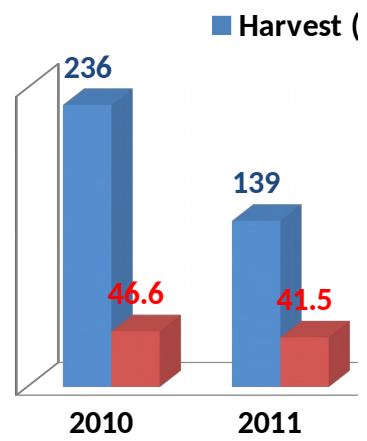

CLP Harvesting and Herbicide

	Harvest (tons)	Herbicide (acres)
2010	236	46.6
2011	139	41.5
2012	138	46.6
2013	65	5.5
2014	36	0

CLP Harve