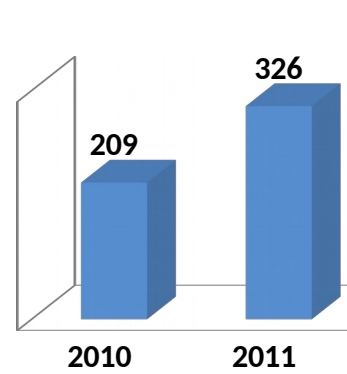

Nuisance (n