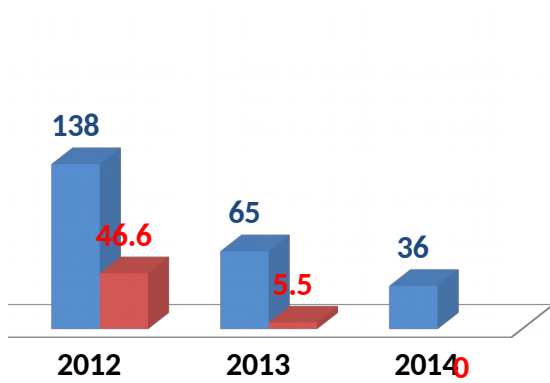

Planting and Herbicide

(tons) ■ Herbicide (acres)